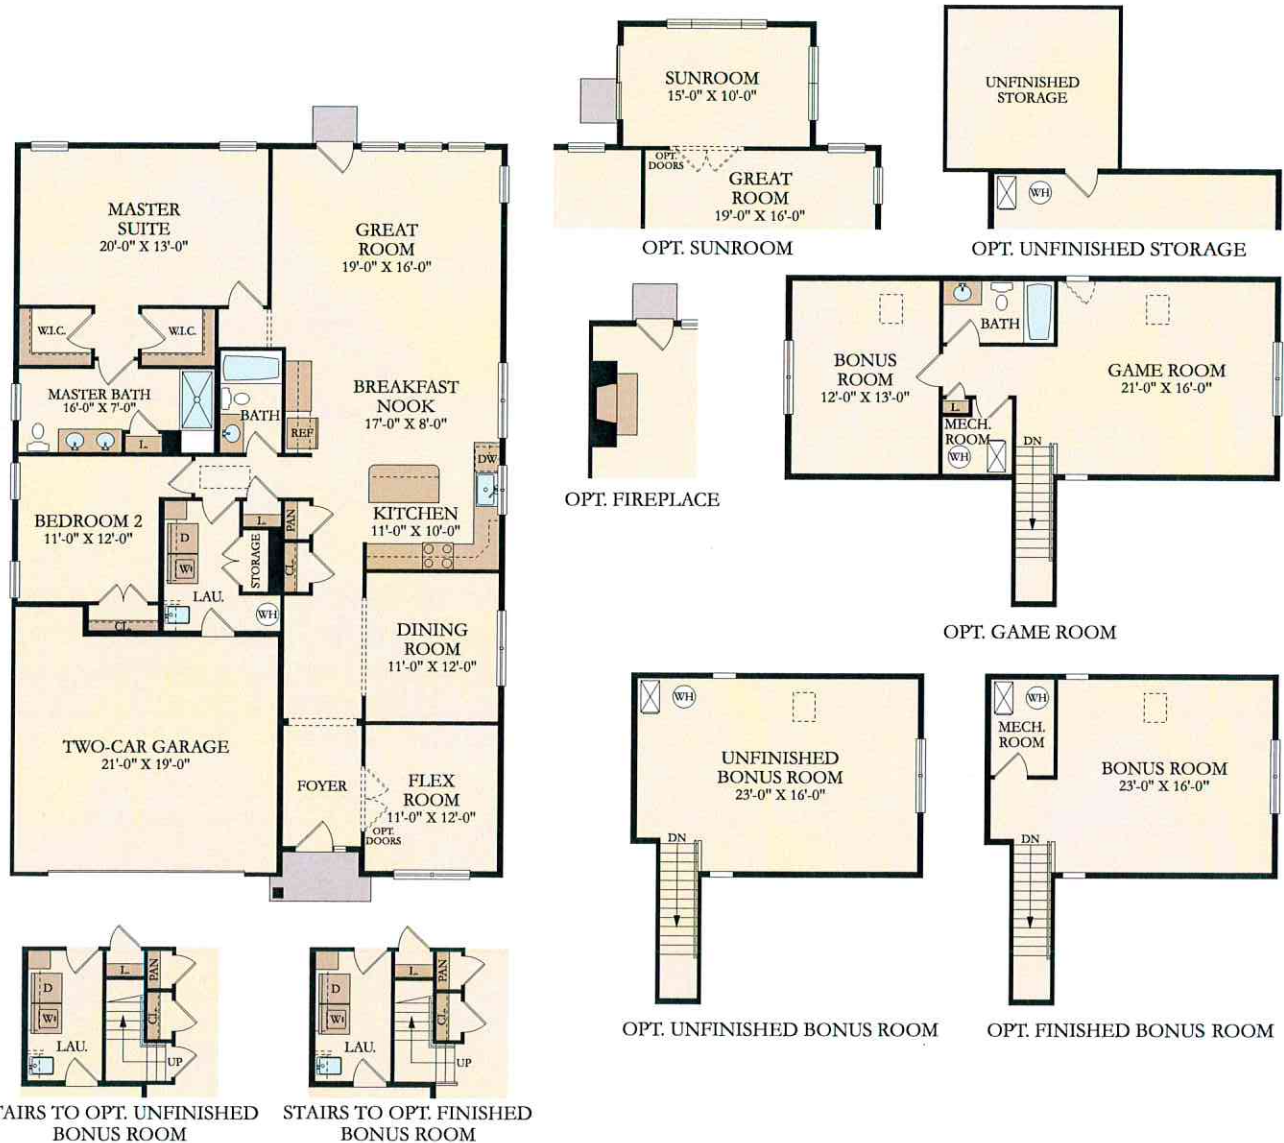

## The Merion

2 Bedrooms | 2 Baths | 2 Car Garage

1,936 sq. ft.

**LENNAR.COM**

1030 Smithville Road, Eastampton, NJ 08060 (609) 349-8258

Plans and elevations are artist's renderings and may contain options which are not standard on all models. Ceiling type may vary with elevation. Lennar reserves the right to make changes to these floor plans, specifications, dimensions and elevations without prior notice. Stated dimensions and square footage are approximate and should not be used as representation of the home's precise or actual size. Any statement, verbal or written, regarding "under air" or "finished area" or any other description or modifier of the square footage size of any home is a shorthand description of the manner in which the square footage was estimated and should not be construed to indicate certainty. Subject to errors and omissions. Copyright © 2019 Lennar Corporation. Lennar and the Lennar logo are registered service marks of Lennar Corporation and/or its subsidiaries. 06/19